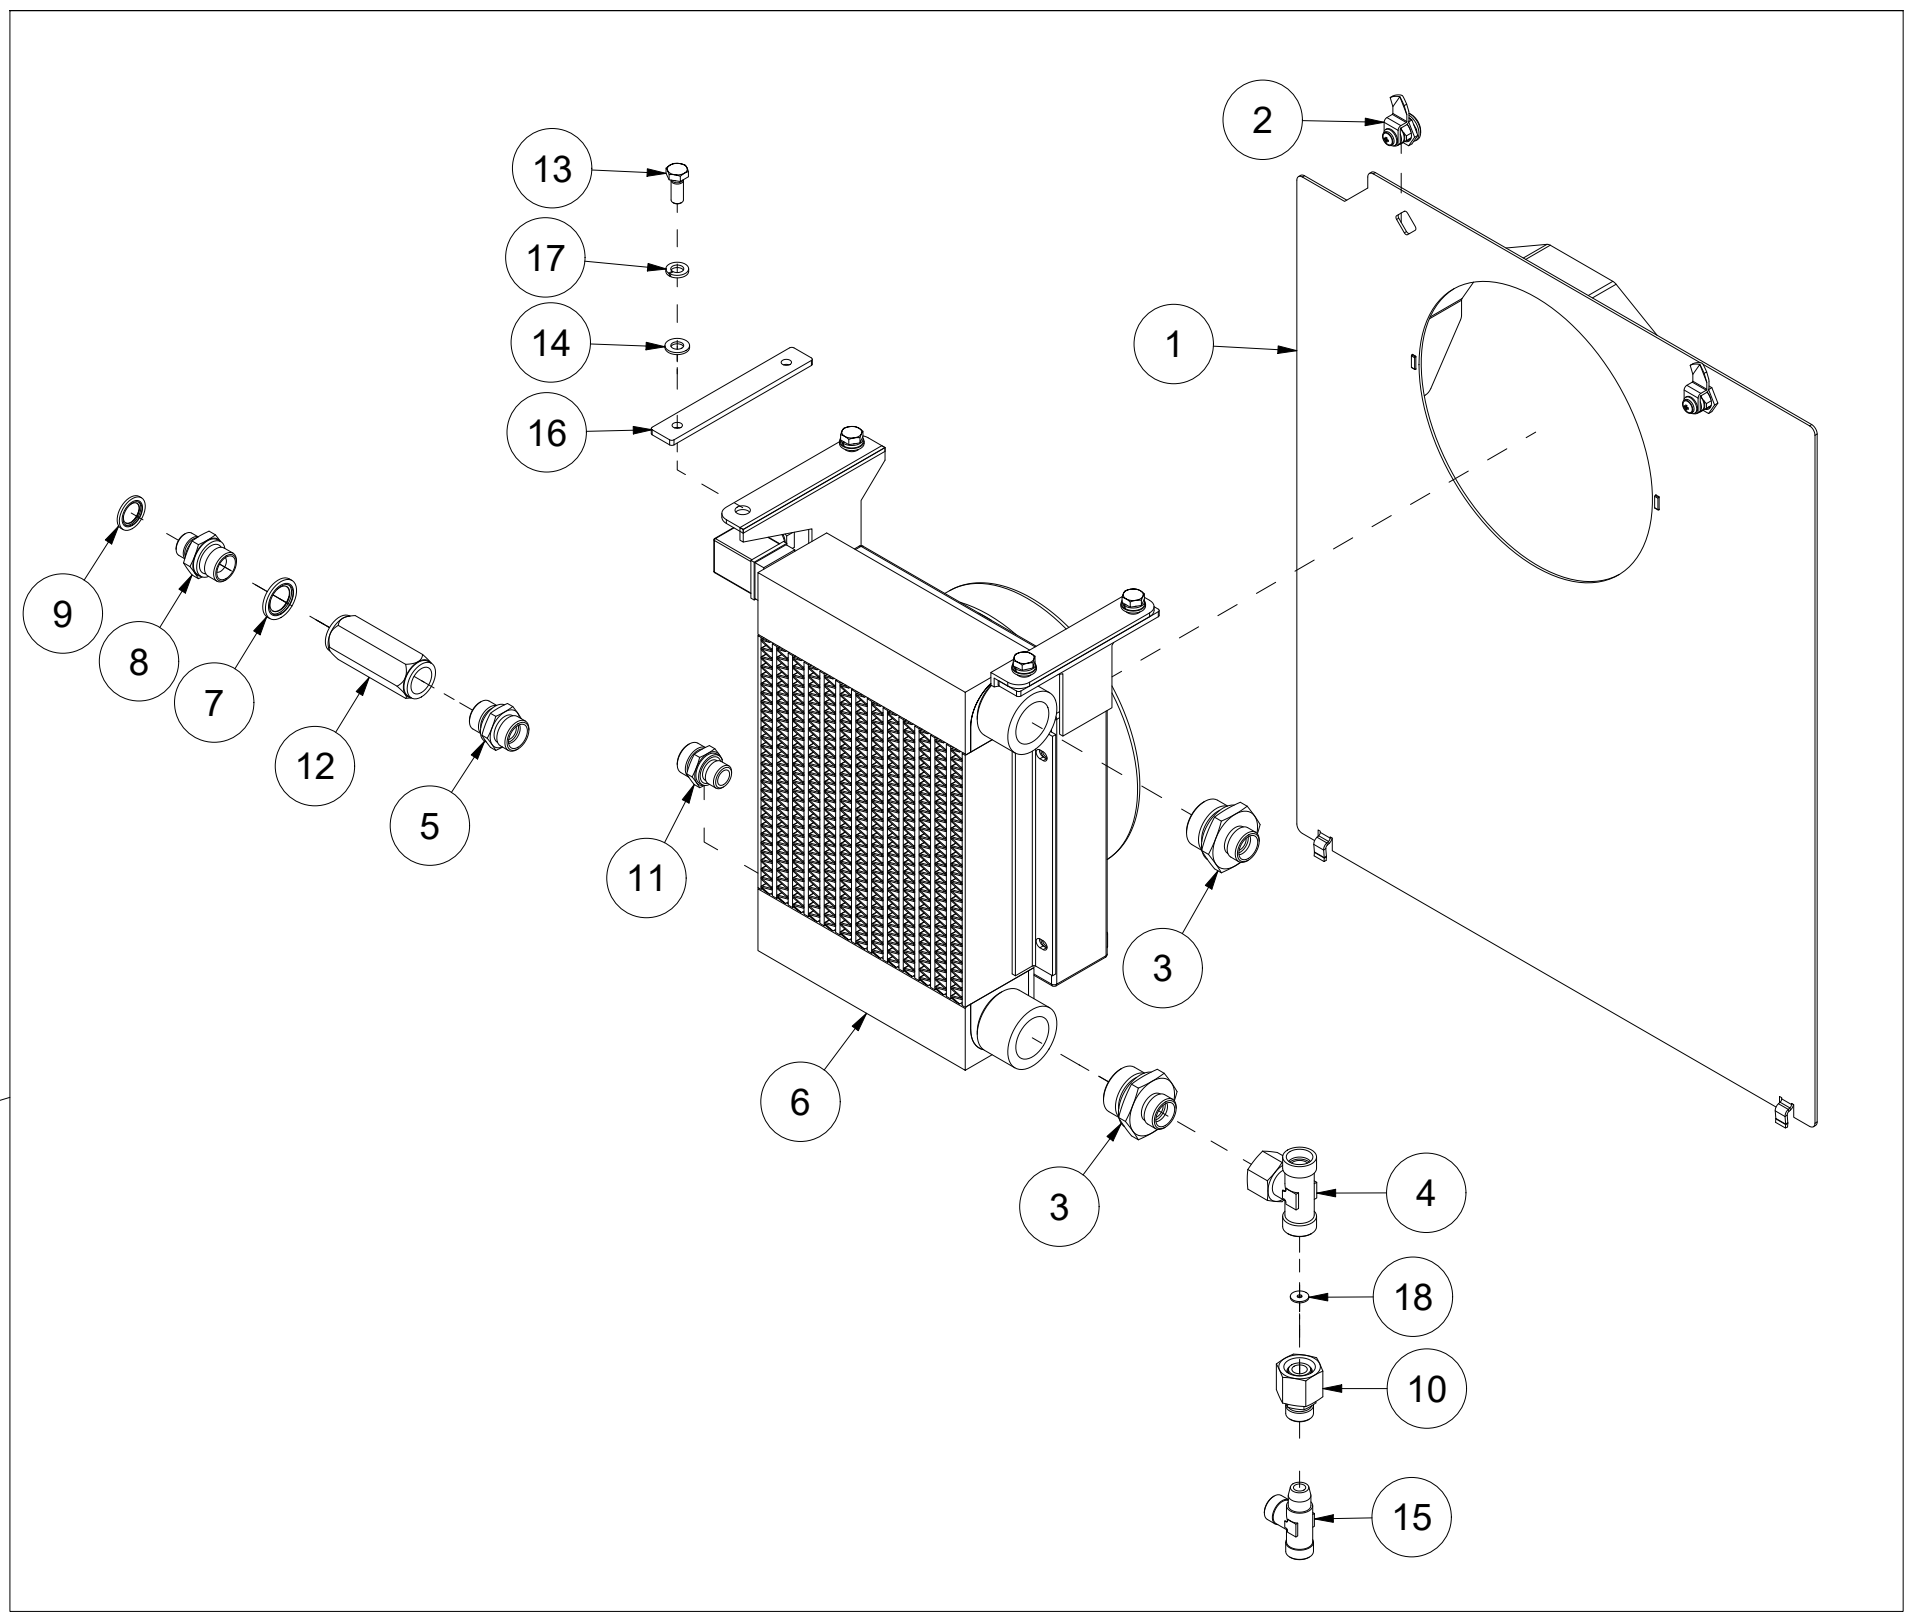

025 Oil cooler VM370

Pos	Qty	Article no	Designation
1	1	41311175	Cover for oil cooler
2	2	2931024	Cross track lock Euro Lock
3	2	2957780	Hexagon nipple GEK BSP 1" L15 ED
4	1	2957775	T-Hexagon nipple EVTK 15L
5	1	2957768	Hexagon nipple GEK BSP 1/2" L15 ED
6	1	4253052	Oil cooler
7	1	2957861	Hydraulic gasket 1/2"
8	1	2957763	Hexagon nipple BSP 1/2" - 3/8"
9	1	2957890	Hydraulic gasket 3/8"
10	1	2957513	Reducer L15-L12
11	1	2957750	Hexagon nipple GEK BSP 3/8" L15 ED
12	1	2955297	Non-return valve 1/2" 6,0Bar
13	4	2422244	Hexagon screw M8x20 EIZn 8.8 DIN 933
14	4	2531047	Washer M8 EIZn DIN 125
15	1	2957723	T-Hexagon nipple EVLK 12L
16	2	41311195	Nut plate
17	4	2534047	Spring washer M8 EIZn DIN 127
18	1	41311176	Nozzle Ø3,2/12x1