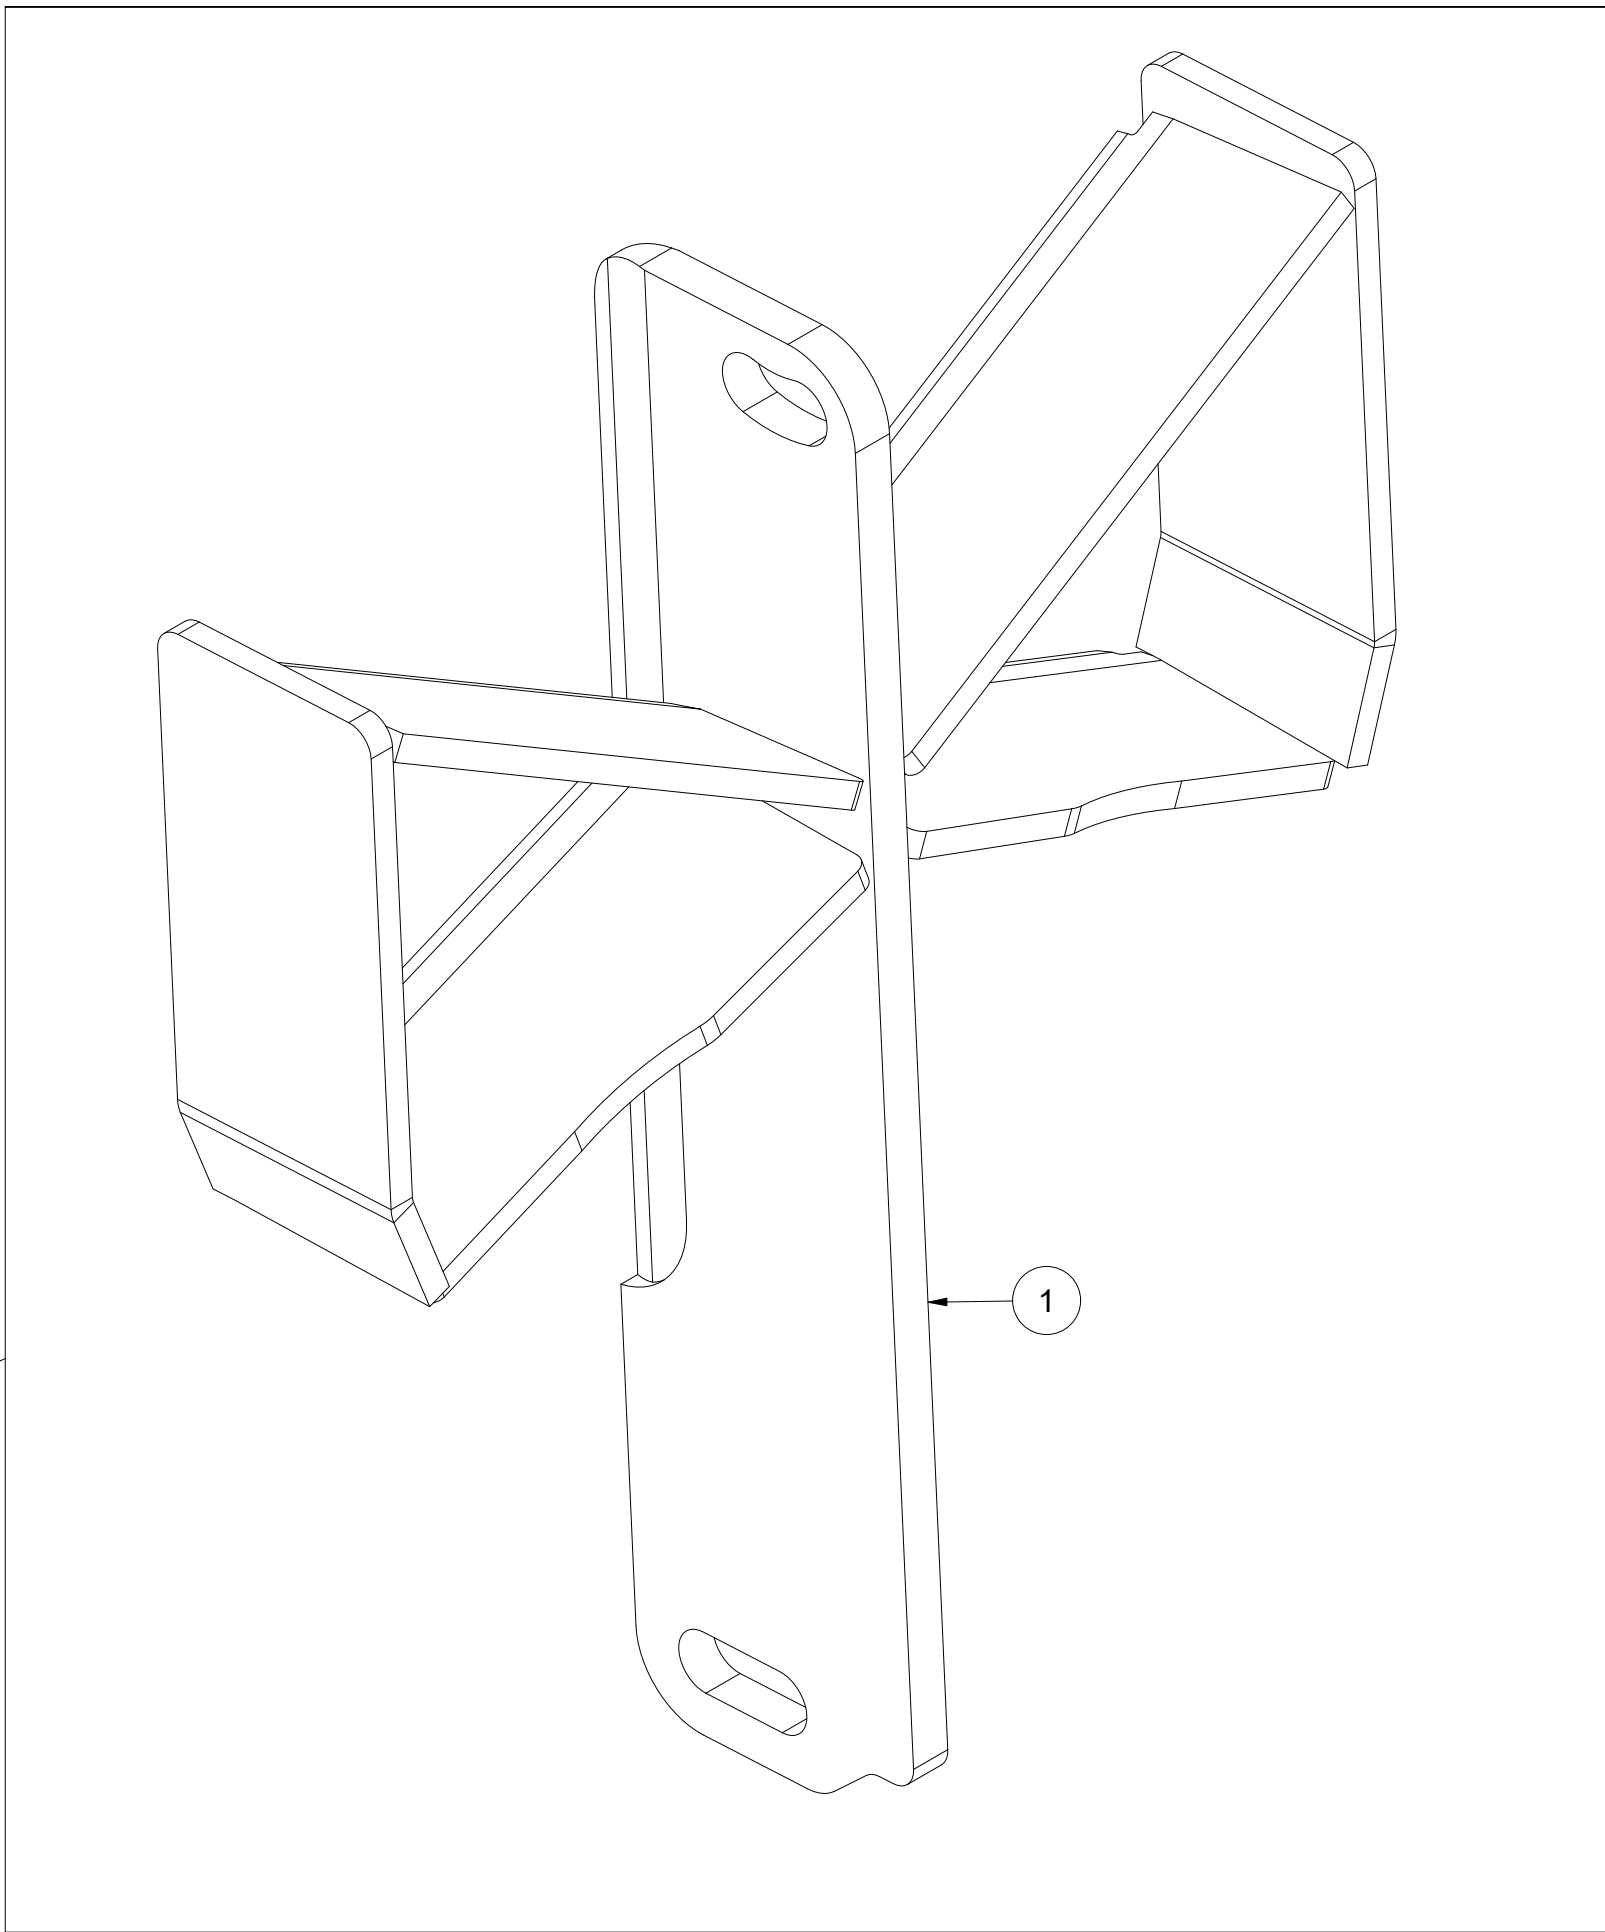

021 6-parts splitting knife VM370