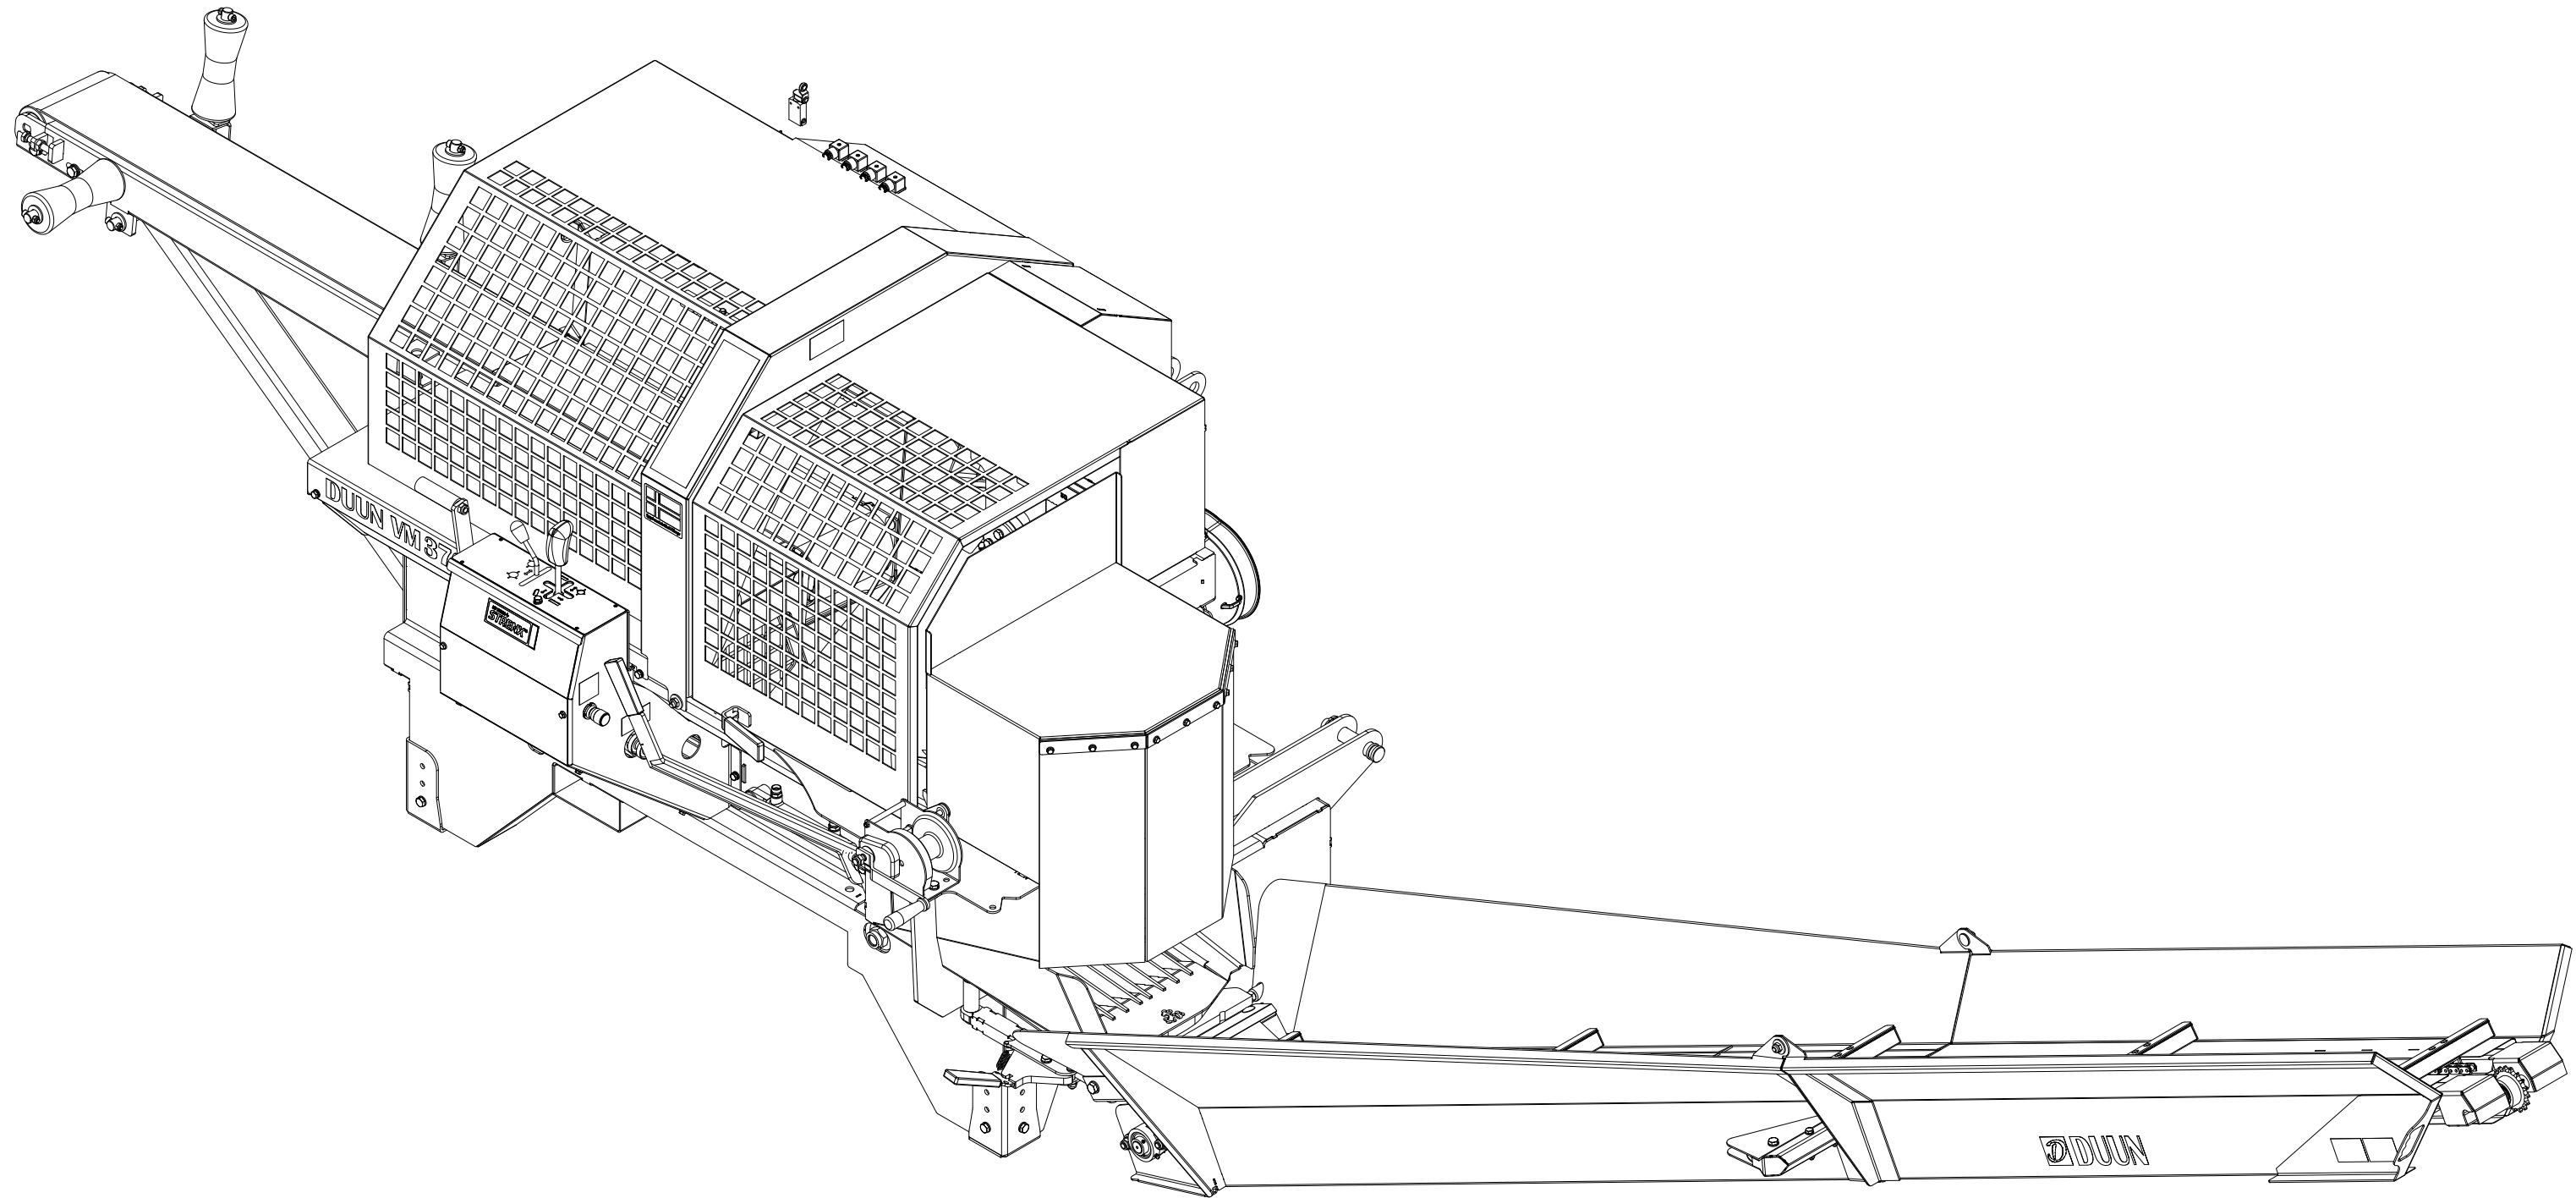

VM370

Spare parts catalogue

Duun Industrier as
7630 Åsen, Norway
www.duun.no

001 Chassis VM370

Pos	Qty	Article no	Designation
1	1	41311105	Side cover
2	12	2451196	Hexagon screw with flange M6x10 EIZn 8.8 DIN 6921
3	1	2935131	Adhesive label 132x72, 400 rpm
4	2	2551730	Drawbar bolt cat. 2 Ø28x95
5	2	2556142	Linch pin Ø10x40
6	1	41311202	Safety switch bracket
7	2	2451197	Hexagon screw with flange M6x12 EIZn 8.8 DIN6921
8	1	41311121	Funnel
9	1	41311181	Cover
10	2	2477135	Unbrako cylinder screw M4x16 EIZn DIN 912
11	1	41311215	Chassis v2 VM370