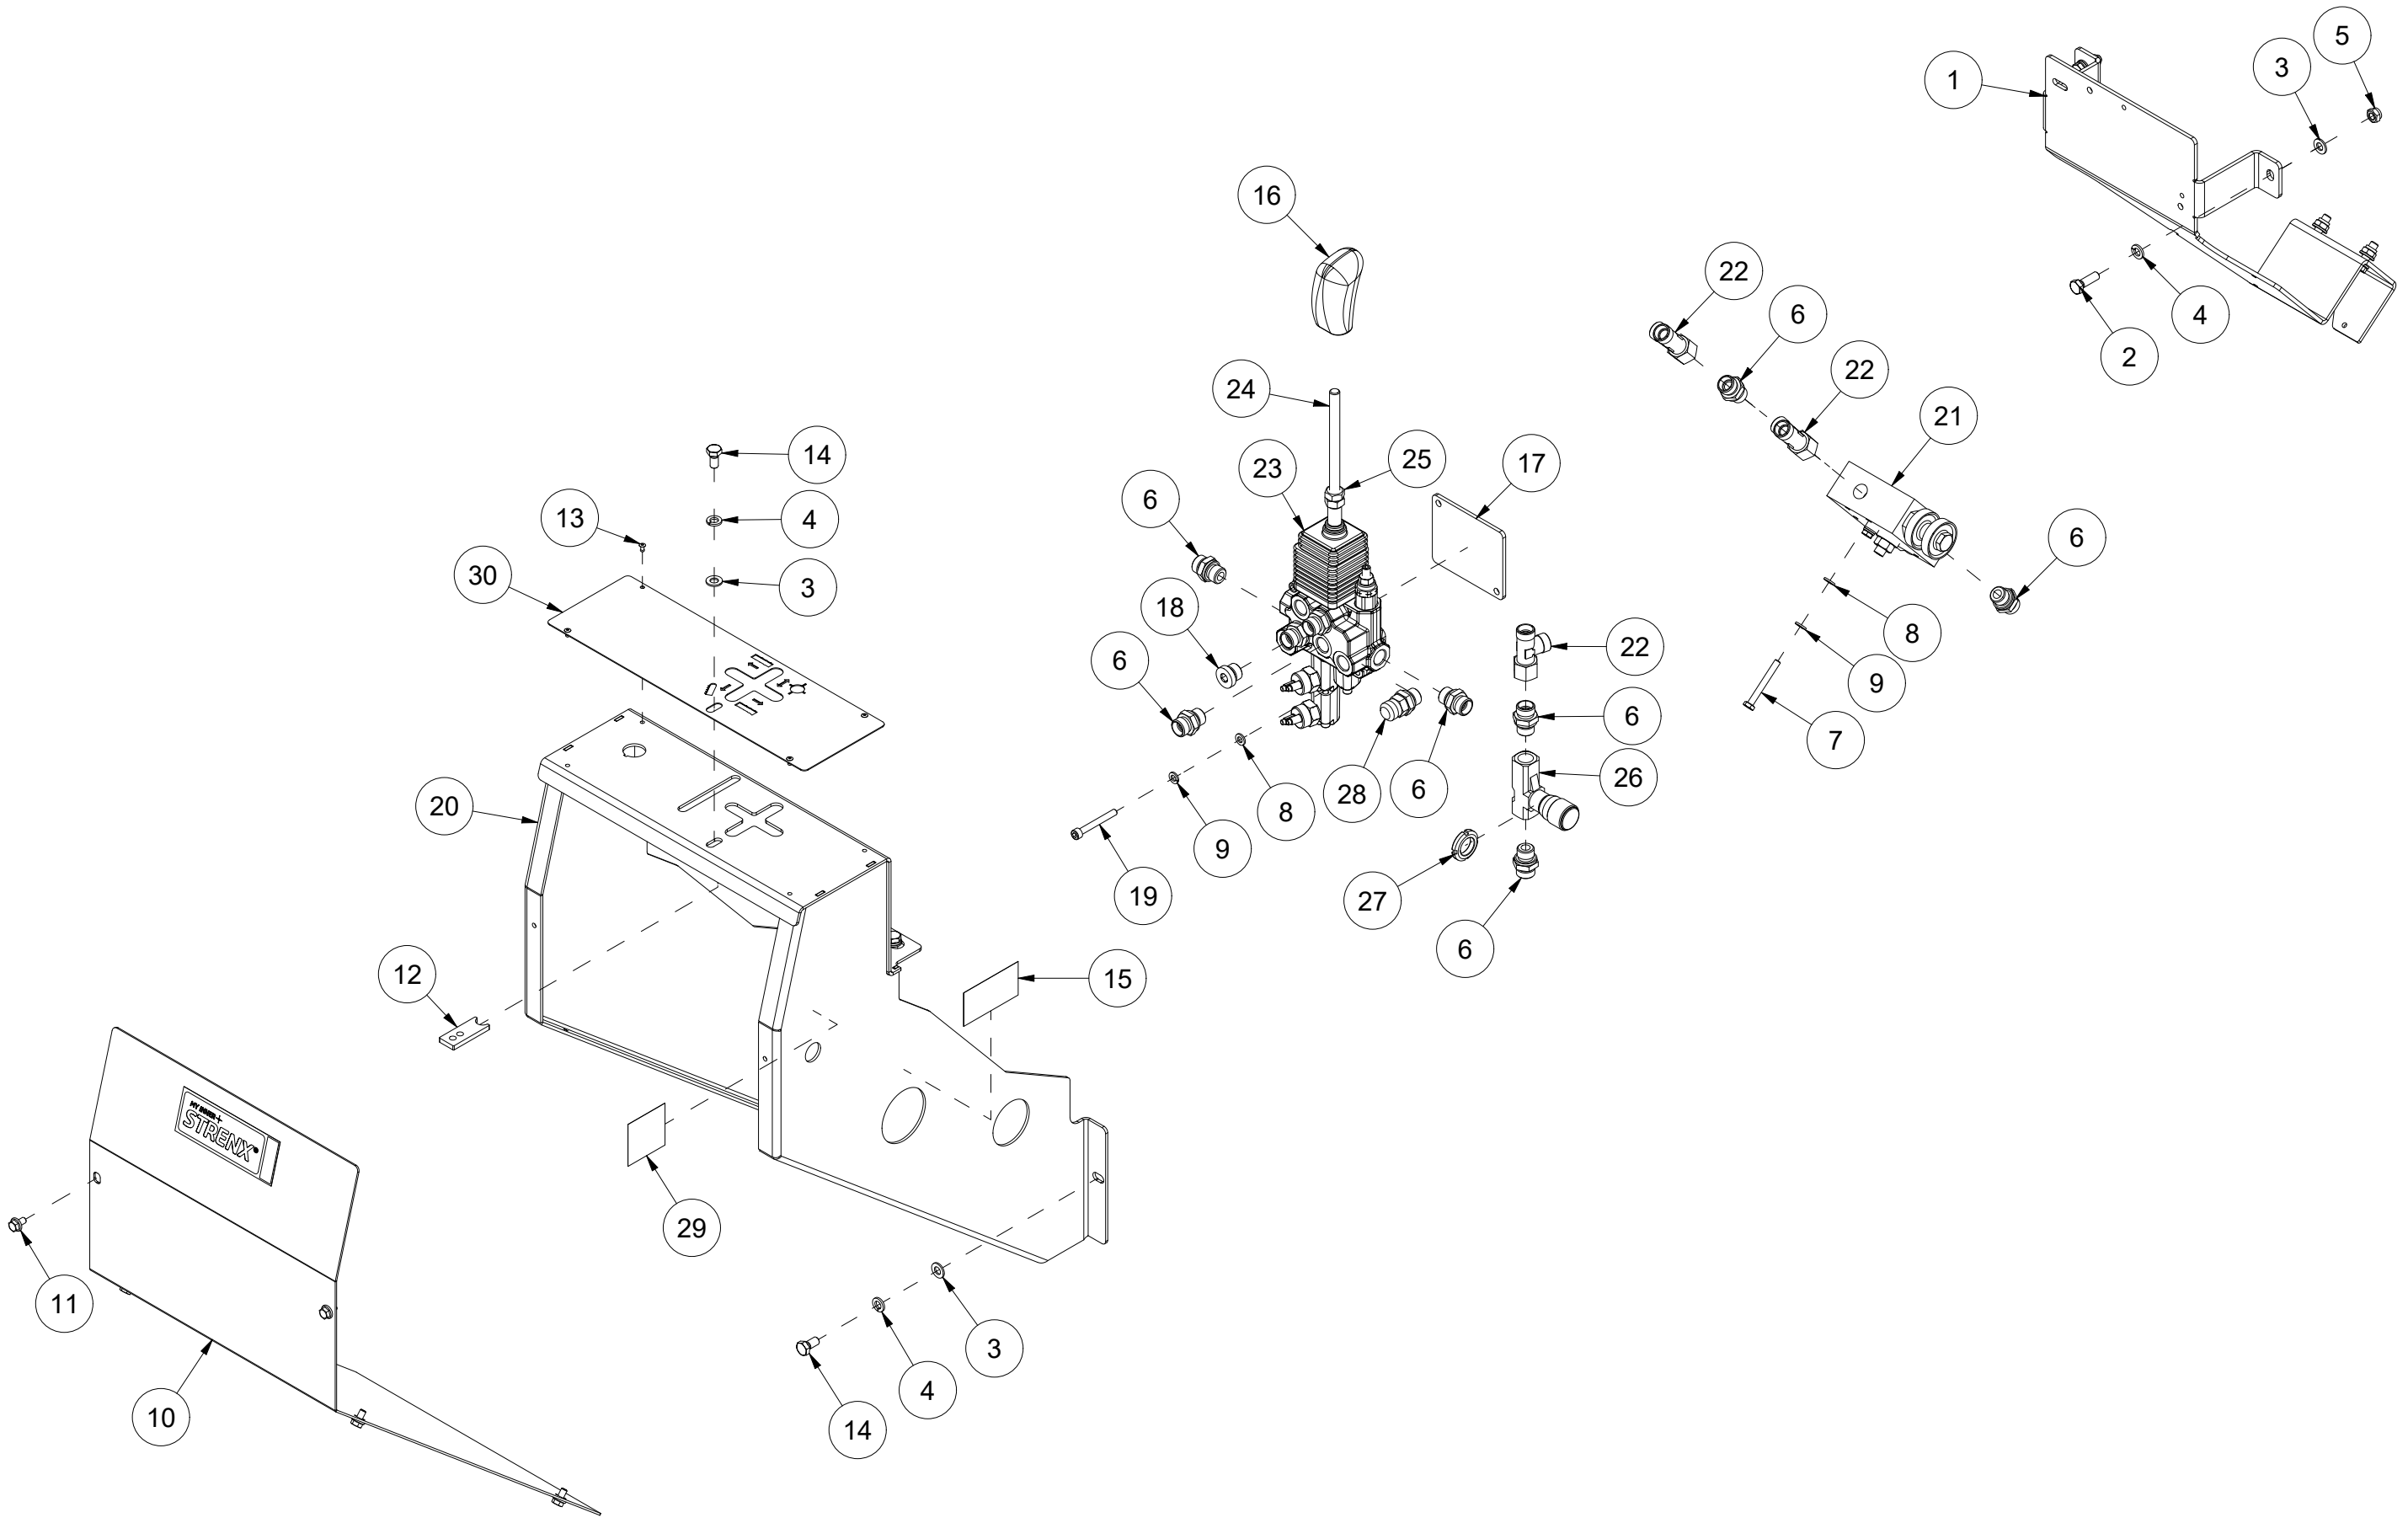

015 Operation console 2 pumps VM370

Pos	Qty	Article no	Designation
1	1	41311146	Bracket
2	4	2422246	Hexagon screw M8x25 EIZn 8.8 DIN 933
3	12	2531047	Washer M8 EIZn DIN 125
4	7	2534047	Spring washer M8 EIZn DIN 127
5	4	2483609	Locking nut M8 EIZn DIN 985
6	10	2957749	Hexagon nipple GEK BSP 3/8" L12 ED
7	2	2422217	Hexagon screw M6x50 EIZn 8.8 DIN 931
8	4	2531039	Washer M6 EIZn DIN 125
9	4	2534039	Spring washer M6 EIZn DIN 127
10	1	41311091	Front cover
11	6	2451196	Hexagon screw with flange M6x10 EIZn 8.8 DIN 6921
12	1	41311151	Stop plate
13	4	2511372	Pop rivet
14	5	2422240	Hexagon screw M8x16 EIZn 8.8 DIN 933
15	1	2935036	Adhesive label 75x40 Speed conveyor belt
16	1	2245046	Handle 1066S D10
17	1	41311147	Plate
18	1	2957410	Plug 3/8 w/Gasket
19	2	2477217	Unbrako cylinder screw M6x50 EIZn DIN 912
20	1	41311177	Operation panel
21	1	2955271	Valve priority setting FPRF 3/8 G
22	3	2957723	T-Hexagon nipple EVLK 12L
23	1	2955231	Valve BM35/2 GU/JSE DZ1JSE D
24	1	41311006	Valve rod
25	1	2481610	Hexagon nut M10 EIZn DIN 934
26	1	2955341	Throttle/non-return valve 3/8
27	1	2485615	Panel nut M20x1
28	1	2957953	Minimess 3/8 BSP
29	1	2935176	Adhesive label Weight adjustment kg
30	1	41311217	Symbol plate Vm370