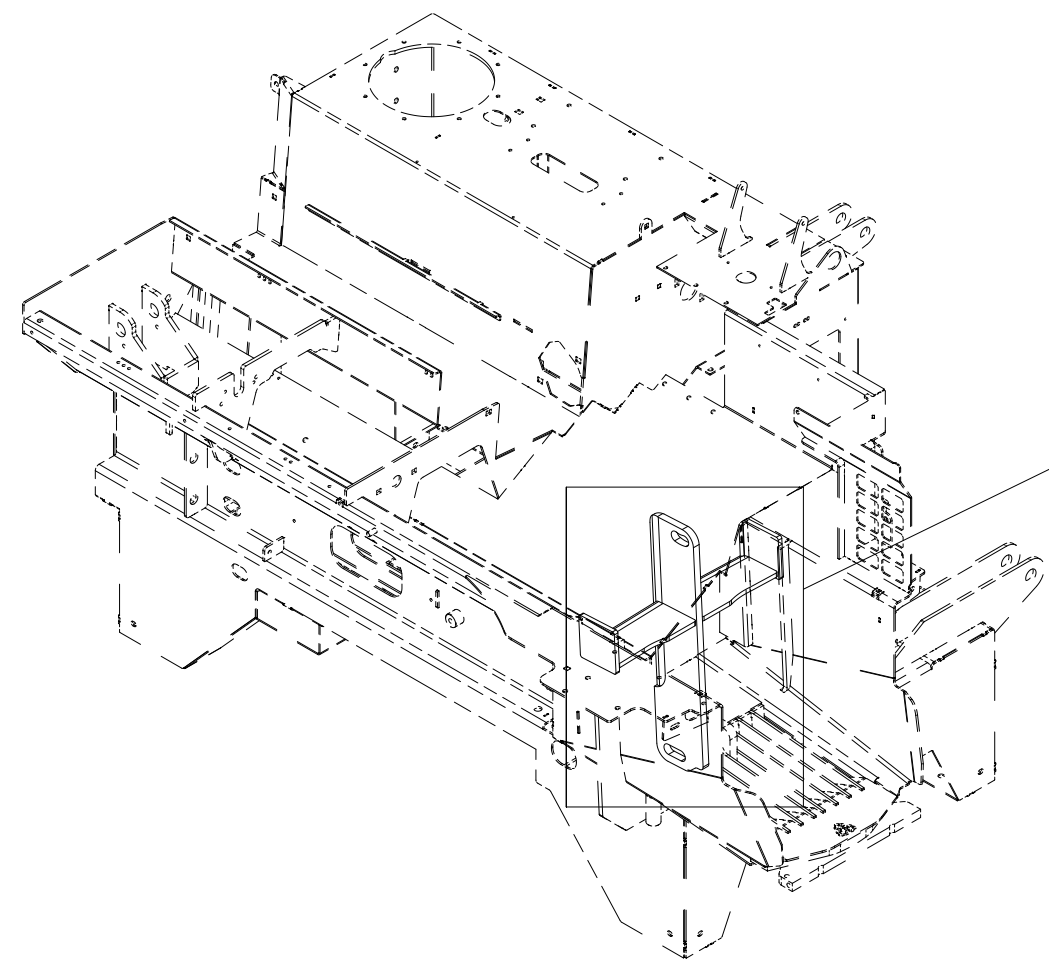

Pos	Qty	Article no	Designation	Pos	Qty	Article no	Designation
1	1	41201006	Conveyor belt, upper	57	2	2423350	Hexagon screw M12x35 EIZn 10.9 DIN 933
2	1	41201027	Chain tensioner	58	1	2957756	Hexagon nipple GEK BSP 1/4" L12 ED
3	3	2481611	Hexagon nut M12 EIZn DIN 934	59	9	41121078	Carrier
4	2	2912085	Pressure spring Dt5,5 Di29 L200 St	60	9	41131090	Carrier plate
5	1	41121079	Chain wheel 5/8" Z17 Ø47,0	61	9	41131091	Nut plate
6	1	2553247	Seeger ring I 47x2,0 DIN 472	62	18	2471177	Unbrako cylinder screw M5x40 St 12.9 DIN 912
7	1	2422370	Hexagon screw M12x150 EIZn 8.8 DIN931	63	18	2483607	Locking nut M5 EIZn DIN 985
8	1	41201082	Shaft	64	1	41311208	Protective plate
9	12	2483610	Locking nut M10 EIZn DIN 985	65	3	2422236	Hexagon screw M8x12 EIZn 8.8 DIN 933
10	15	2531060	Washer M10 EIZn DIN 125	66	3	2534047	Spring washer M8 EIZn DIN 127
11	1	2422315	Hexagon screw M10x90 EIZn 8.8 DIN 931				
12	5	2344330	Locking screw M10x25 EIZn 8.8 DIN 603				
13	1	41201033	Pipe				
14	2	41201019	Pulley holder				
15	2	23311032	Plastic bearing Ø39/48x15				
16	11	2531047	Washer M8 EIZn DIN 125				
17	2	2245011	Pulley, plastic				
18	2	2422303	Hexagon screw M10x40 EIZn 8.8 DIN 931				
19	3	2533060	Body washer M10 EIZn DIN 9021				
20	2	2422362	Hexagon screw M12x75 EIZn 8.8 DIN 931				
21	4	41121084	Inlay in pulley				
22	2	41151031	Bearing washer				
23	1	2553125	Bearing washer A 25x1,2 DIN 471				
24	1	41301042	Rotating plate				
25	1	25131040	Washer Ø16/66x6				
26	1	2534078	Spring washer M16 EIZn DIN 127				
27	1	2422485	Hexagon screw M16x30 EIZn 8.8 DIN 933				
28	17	2531069	Washer M12 EIZn DIN 125				
29	1	41201238	Locking plate				
30	1	41201239	Carrier trapdoor				
31	1	41201264	Protective plate				
32	2	2534039	Spring washer M6 EIZn DIN 127				
33	2	2531039	Washer M6 EIZn DIN 125				
34	2	2422196	Hexagon screw M6x10 EIZn 8.8 DIN 933				
35	3	2422297	Hexagon screw M10x25 EIZn 8.8 DIN 933				
36	1	2473236	Threaded pin M8x12 St DIN 914				
37	2	2957766	Hexagon nipple GEK BSP 1/2" L12 ED				
38	2	2951124	Ball bearing 6005 2RS 25x47x12 DIN 625				
39	4	2422259	Hexagon screw M8x60 EIZn 8.8 DIN 931				
40	4	2483609	Locking nut M8 EIZn DIN 985				
41	1	2935071	Adhesive label Duun H60				
42	2	2935034	Adhesive label 90x48 Hanging ribbon				
43	2	2935088	Adhesive label 90x48 Hand pinching hazard				
44	1	2422301	Hexagon screw M10x35 EIZn 8.8 DIN 933				
45	2	41201187	Washer				
46	1	2966105	Winch 500 kg with brake and wire				
47	1	41201308	Cover plate				
48	5	2483611	Locking nut M12 EIZn DIN 985				
49	1	2963105	Roller chain 5/8" Sim 504 link elf				
50	1	41401029	Chain wheel 19t 5/8"m set screw m				
51	1	2955508	Hydraulic motor 50 ccm				
52	1	41311207	Drive shaft				
53	1	41311209	Wedge with holes L30				
54	1	2954169	Flange bearing UCFL 205 25mm				
55	1	41311206	Conveyor belt, lower				
56	2	2426356	Hexagon screw M12x50 A4 DIN 931				

020 4-parts splitting knife VM370