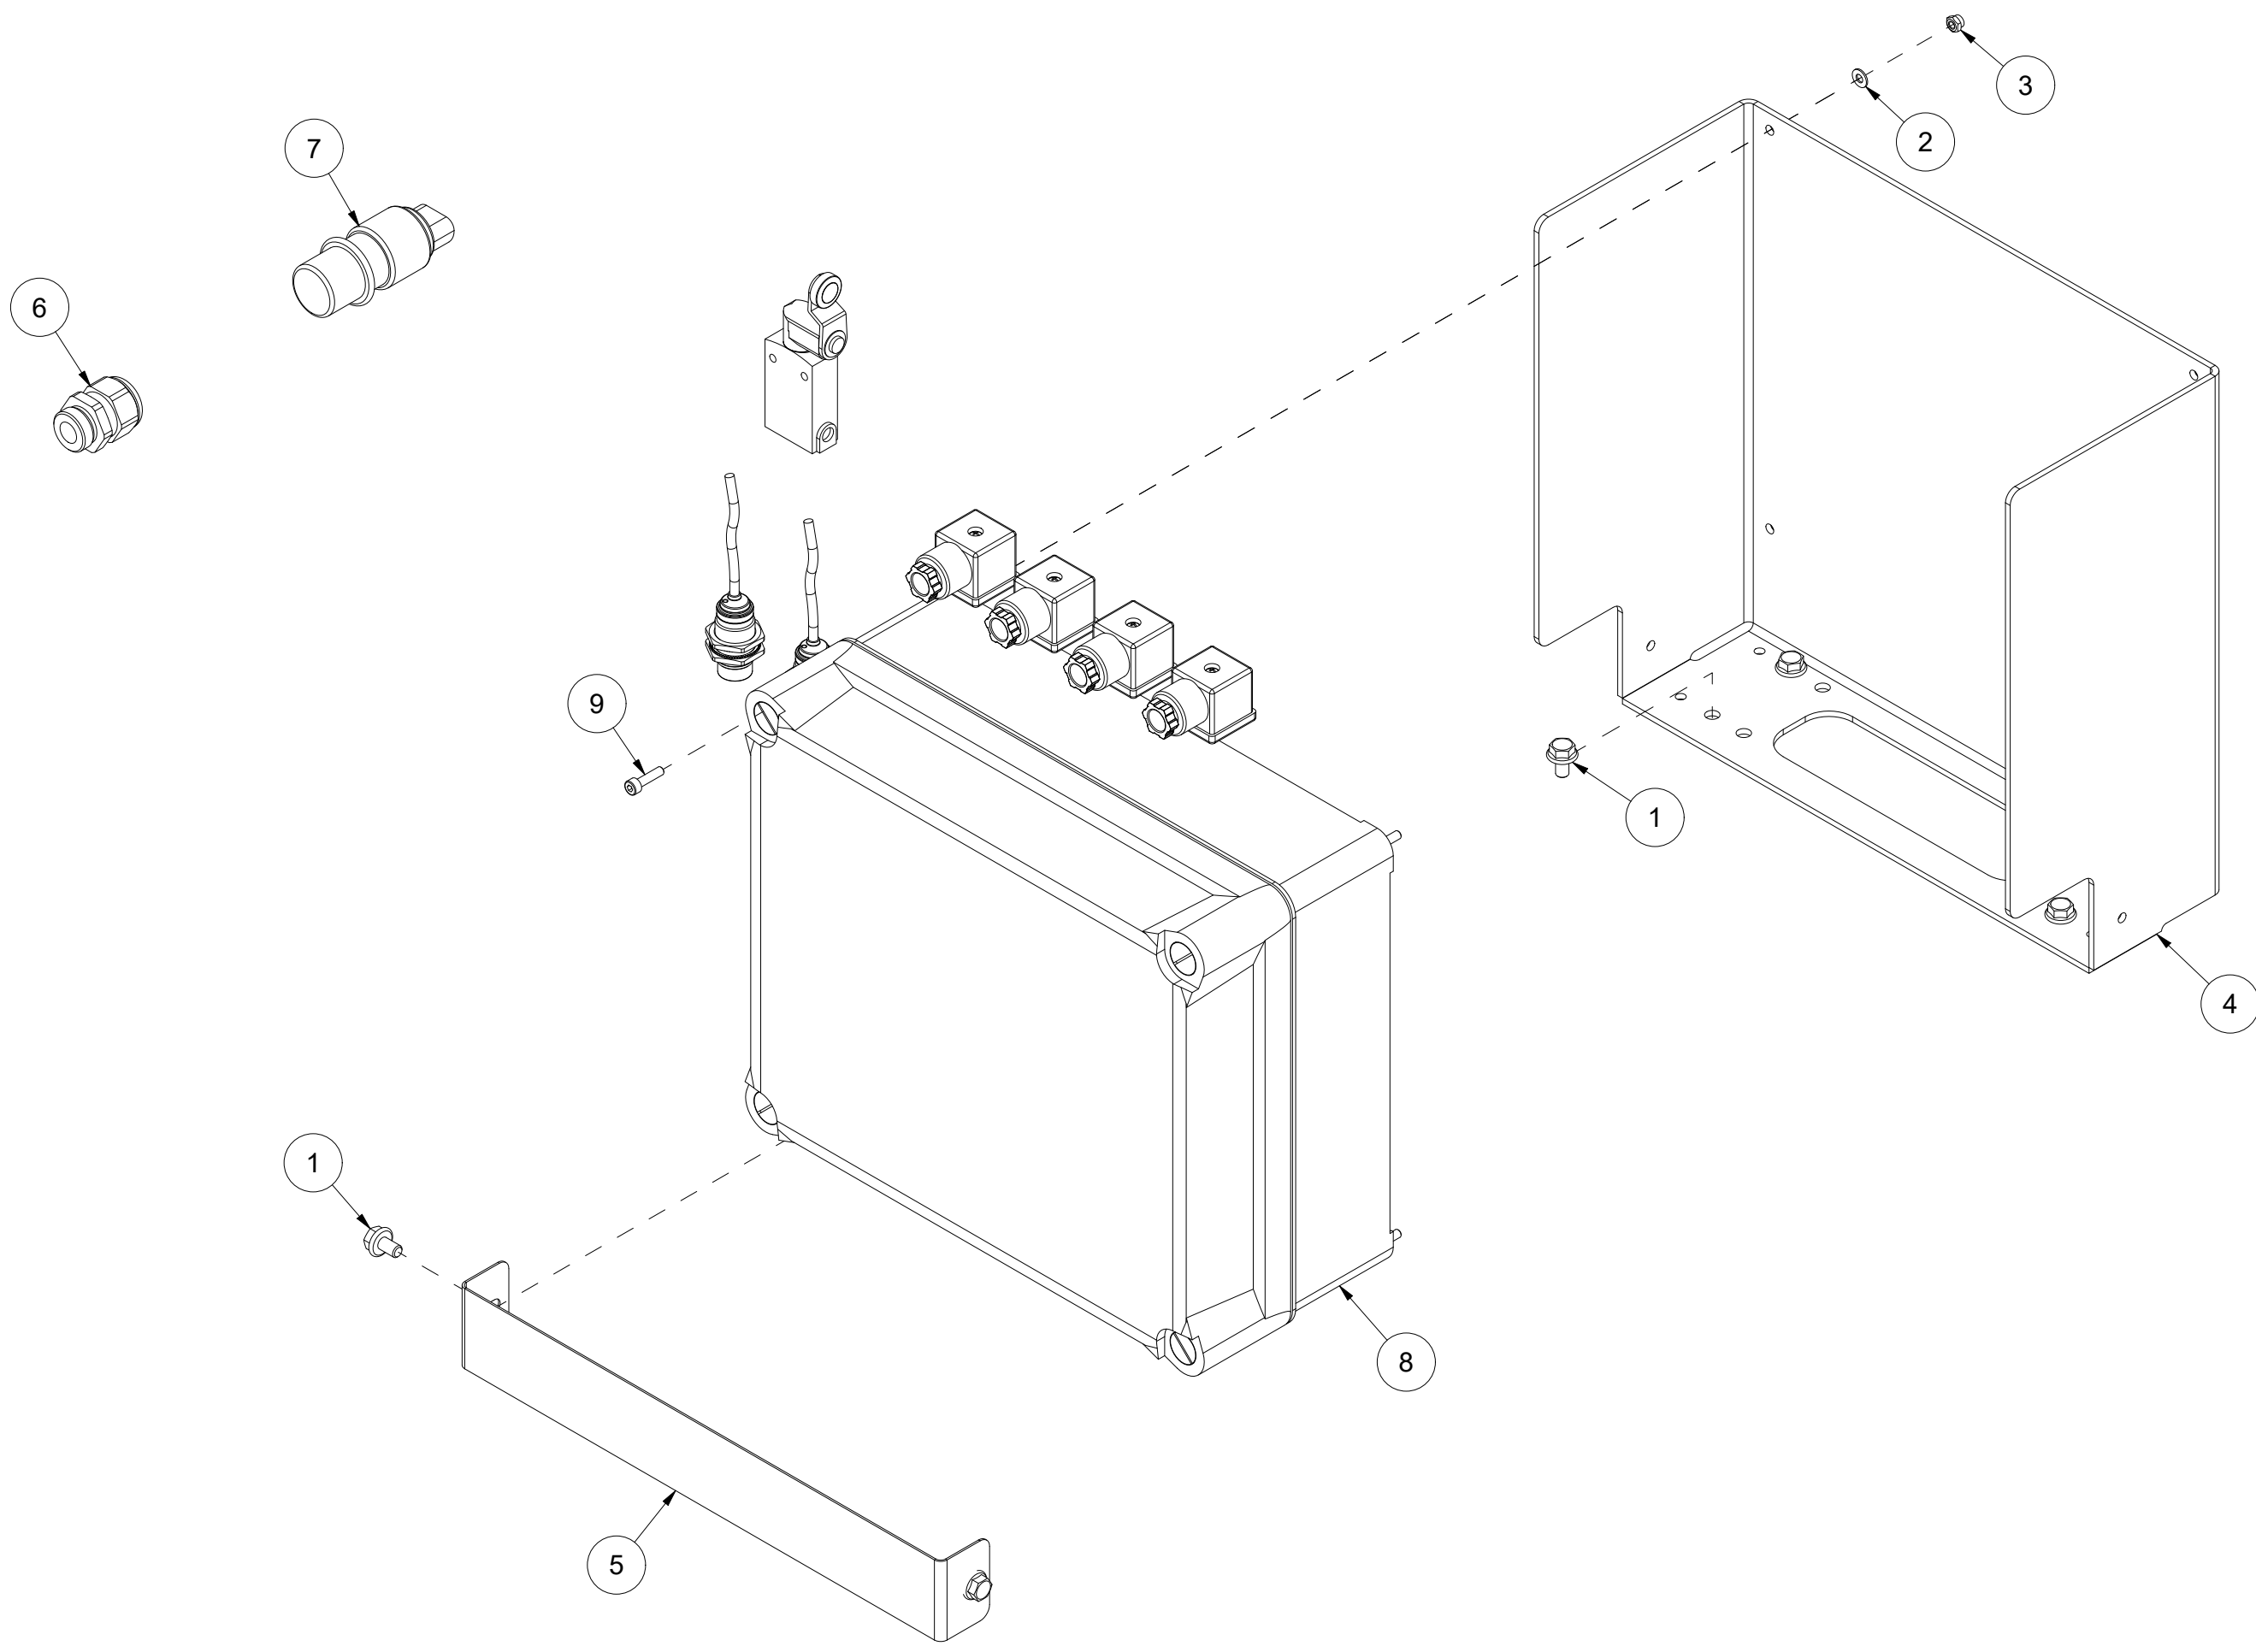

022 Outlet for log rack VM370

Pos	Qty	Article no	Designation
1	2	2957804	Bulkhead bushing 1/2" BSP
2	2	2957861	Hydraulic gasket 1/2"
3	2	2957858	Quick coupling 1/2" fem.

023 Electrical box VM370

Pos	Qty	Article no	Designation
1	6	2451196	Hexagon screw with flange M6x10 EIZn 8.8 DIN 6921
2	4	2531023	Washer M4 EIZn DIN 125
3	4	2483606	Locking nut M4 EIZn DIN 985
4	1	41311213	Electric box bracket
5	1	41311214	Cover
6	1	4127615	Nipple with strain relief M20
7	1	4321701	Plug-connector 3-pole male
8	1	41331016	Complete junction box
9	4	2477135	Unbrako cylinder screw M4x16 EIZn DIN 912