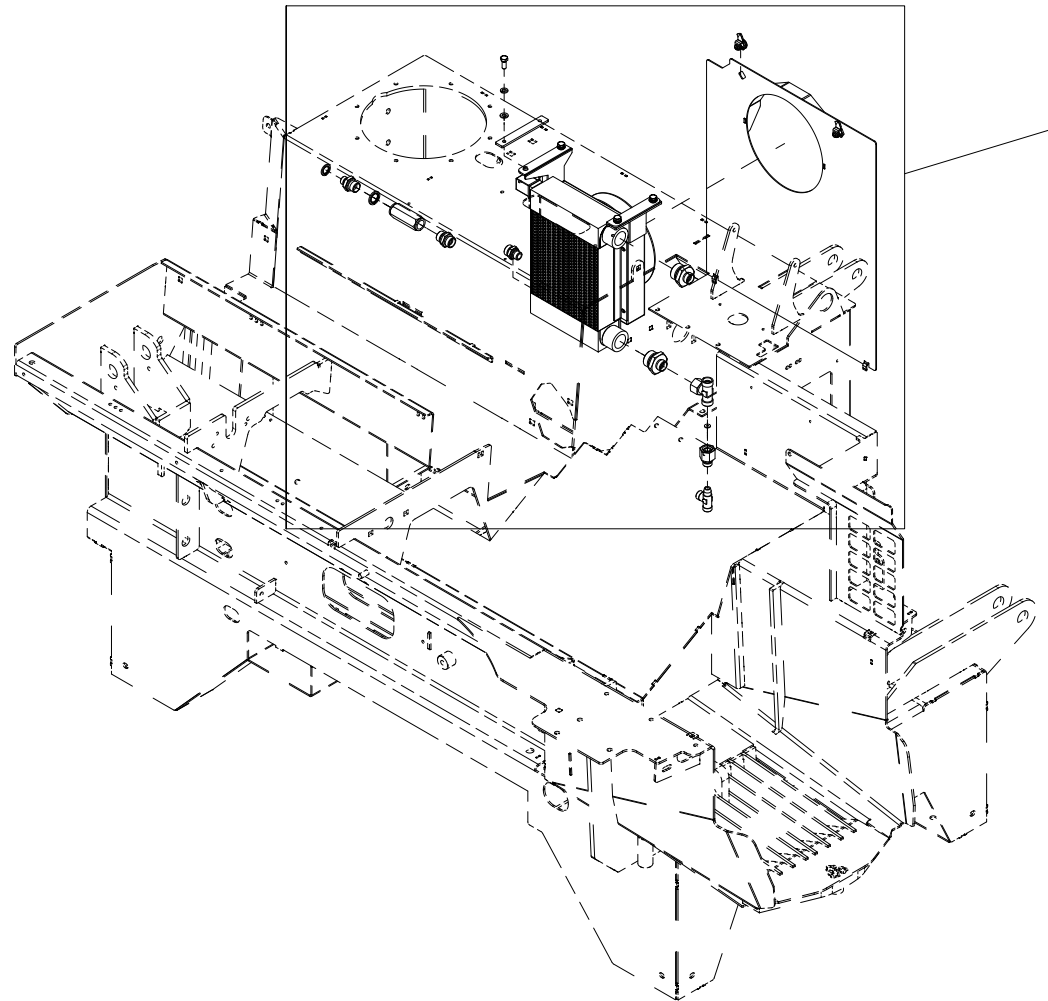

025 Oil cooler VM370

Pos	Qty	Article no	Designation
1	1	41311175	Cover for oil cooler
2	2	2931024	Cross track lock Euro Lock
3	2	2957780	Hexagon nipple GEK BSP 1" L15 ED
4	1	2957775	T-Hexagon nipple EVTK 15L
5	1	2957768	Hexagon nipple GEK BSP 1/2" L15 ED
6	1	4253052	Oil cooler
7	1	2957861	Hydraulic gasket 1/2"
8	1	2957763	Hexagon nipple BSP 1/2" - 3/8"
9	1	2957890	Hydraulic gasket 3/8"
10	1	2957513	Reducer L15-L12
11	1	2957750	Hexagon nipple GEK BSP 3/8" L15 ED
12	1	2955297	Non-return valve 1/2" 6,0Bar
13	4	2422244	Hexagon screw M8x20 EIZn 8.8 DIN 933
14	4	2531047	Washer M8 EIZn DIN 125
15	1	2957723	T-Hexagon nipple EVLK 12L
16	2	41311195	Nut plate
17	4	2534047	Spring washer M8 EIZn DIN 127
18	1	41311176	Nozzle Ø3,2/12x1