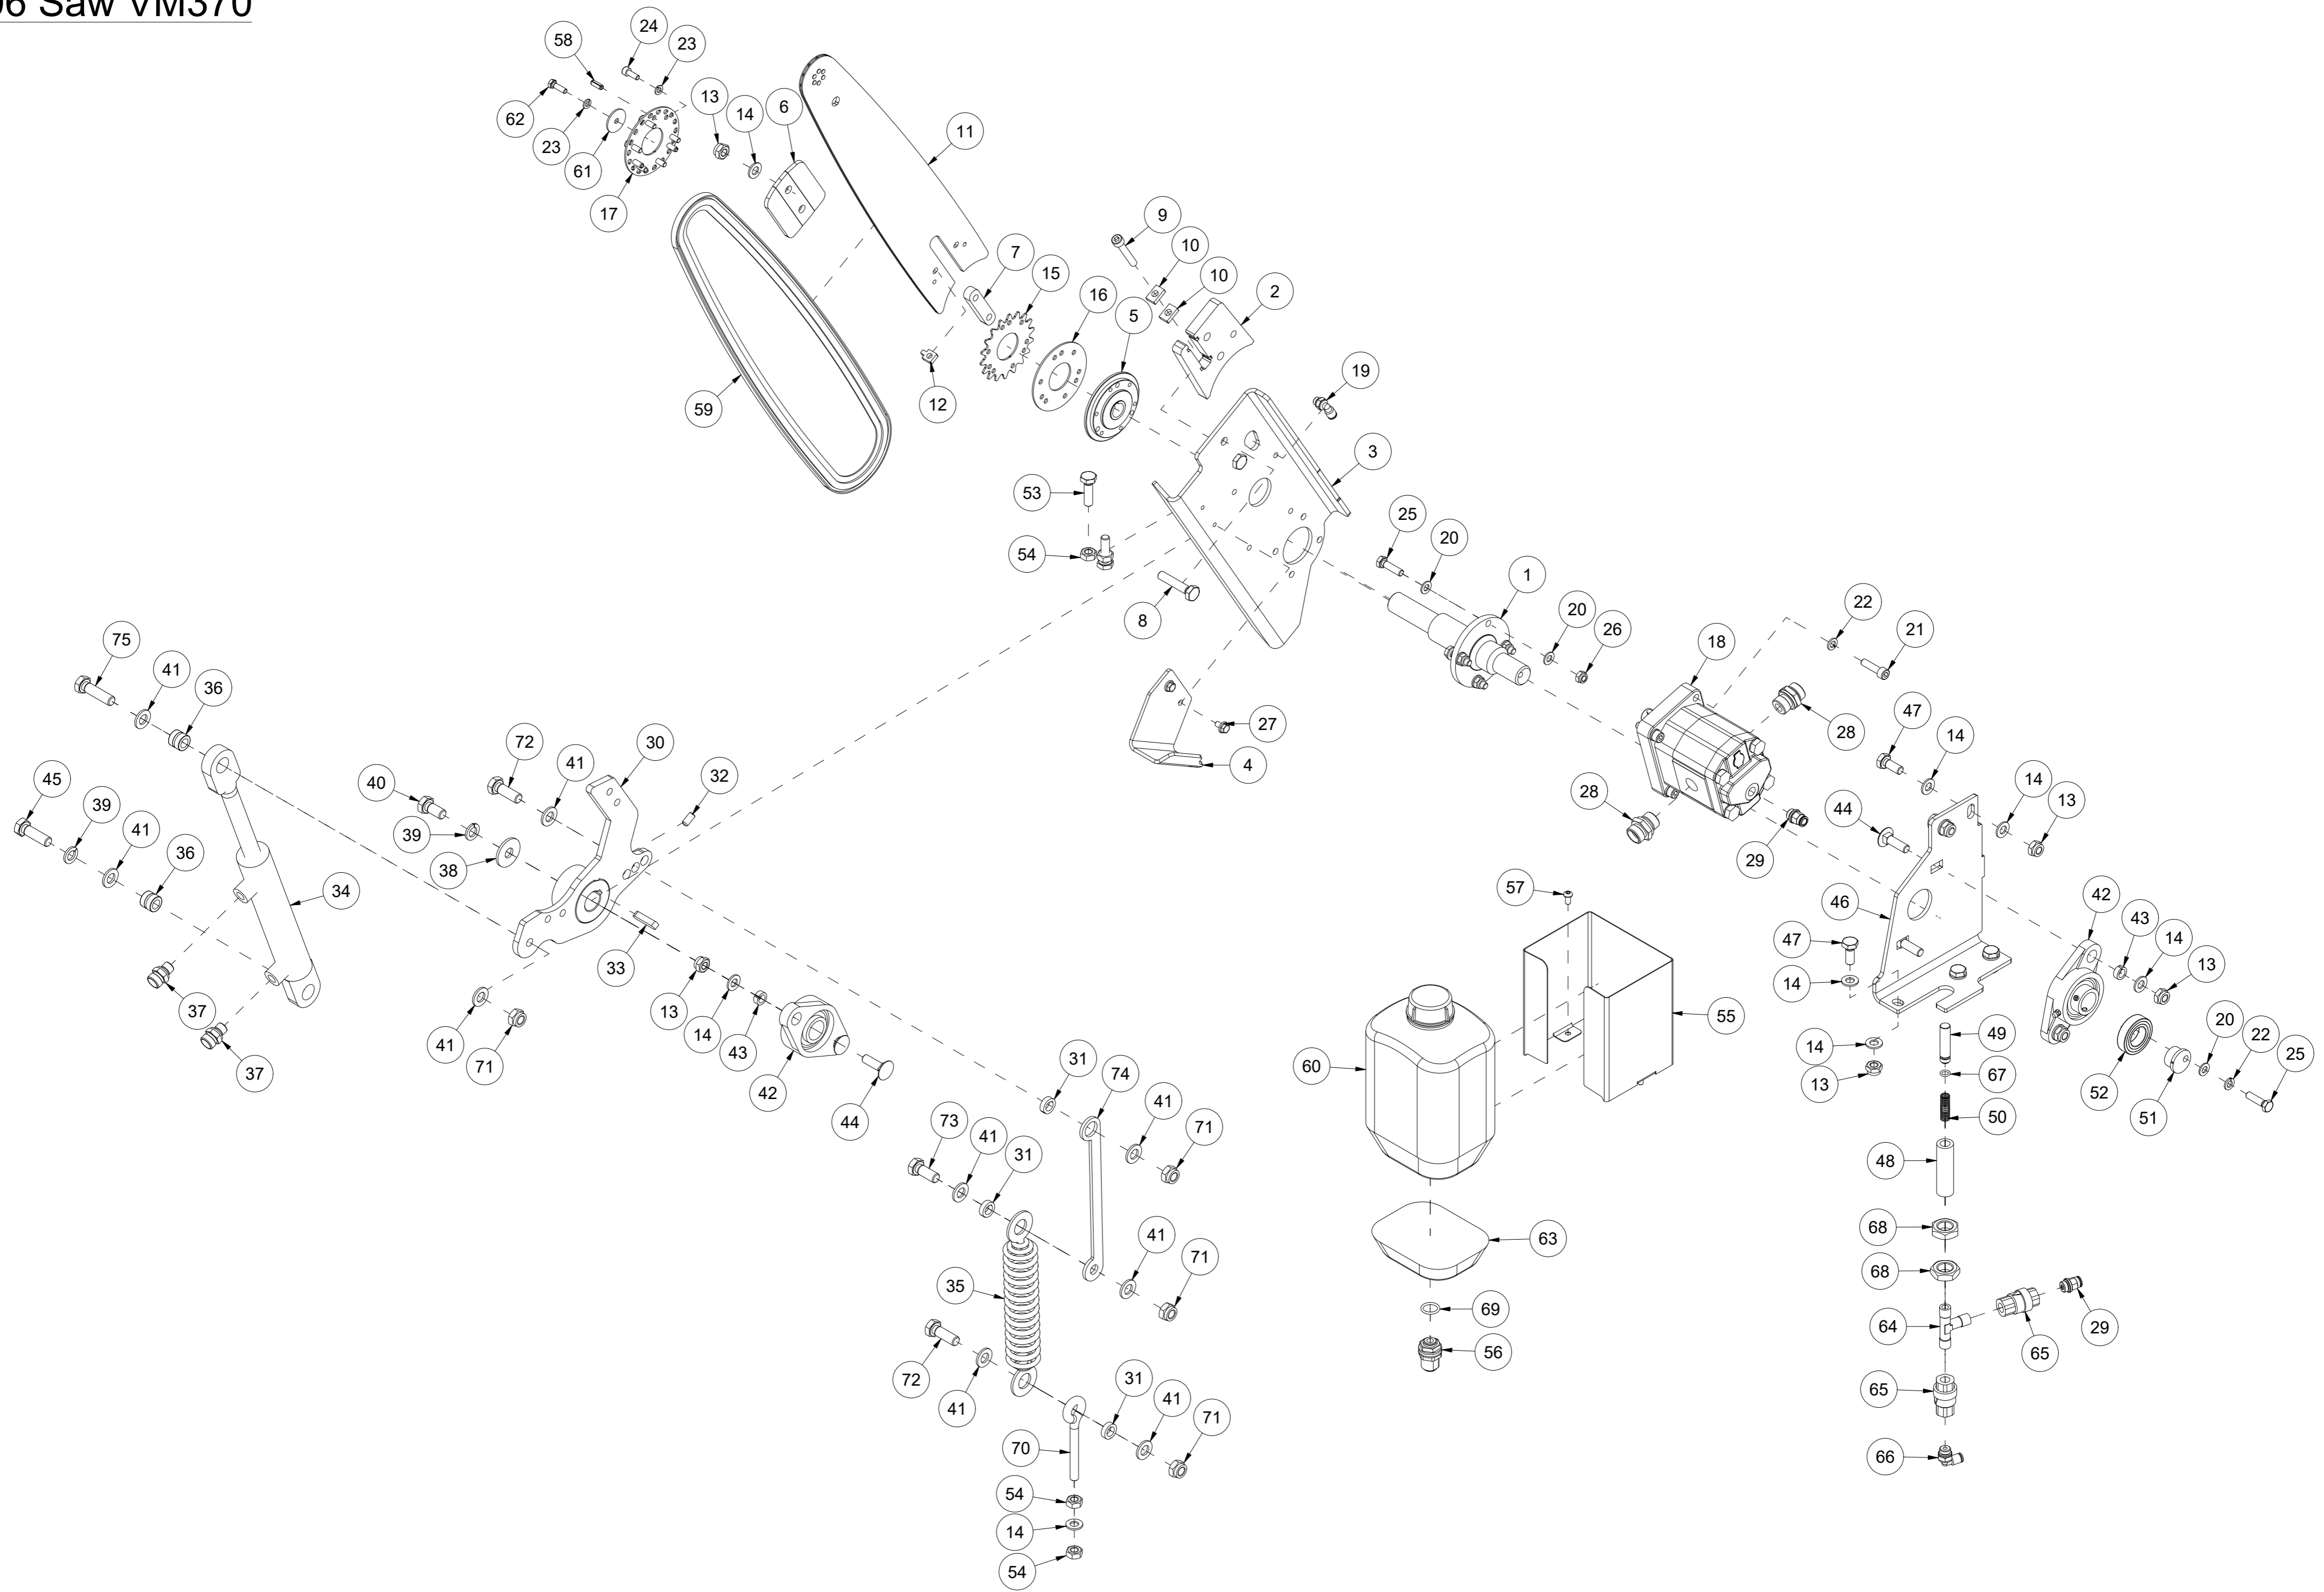

Pos	Qty	Article no	Designation	Pos	Qty	Article no	Designation
1	1	41311033	Saw shaft movement	57	2	2476197	Hex round head screw M6x12 EIZn ISO 7380
2	1	41311015	Fixing block	58	3	2525203	Tension sleeve 6x16 St DIN 1481
3	1	41311024	Sword bracket	59	1	2963133	Saw chain 78 joint 0,325" division
4	1	41311025	Log stopper sliding plate	60	1	41311085	2,5 l Plastic container
5	1	41311156	Drive wheel saw chain	61	1	41201047	Washer Ø6,5/30x2
6	1	41121036	Damping plate	62	1	2422205	Hexagon screw M6x20 EIZn 8.8 DIN 933
7	1	41301095	Wedge	63	1	41311002	Saw chain oil
8	2	2425307	Hexagon screw M10x50 EIZn 8.8 DIN 933	64	1	2957500	Pipe connection T-piece BSP 1/4" ext.
9	1	2477256	Unbrako cylinder screw M8x50 EIZn DIN 912	65	2	2955330	Non-return valve 1/4"
10	2	41201205	Plate 13,5x20 Ø8,25	66	1	2957815	Lightning fittings 6mm 1/4" 90gr
11	1	41301014	Saw bar 0,325" L513 with nose wheel	67	1	2233008	O-ring 8,00x2,00 NBR 70
12	1	41201206	Tension tap	68	2	2482615	Hexagon nut, low M20x1,5 EIZn DIN 936
13	11	2483610	Locking nut M10 EIZn DIN 985	69	1	2233018	O-ring 17,13x2,62 NBR 70
14	17	2531060	Washer M10 EIZn DIN 125	70	1	2478314	Eye bolt M10x80
15	1	41301003	Middle drive sprocket	71	4	2483611	Locking nut M12 EIZn DIN 985
16	1	41301001	Inner drive sprocket	72	2	2422350	Hexagon screw M12x35 EIZn 8.8 DIN 933
17	1	41301002	Outer drive sprocket	73	1	2422348	Hexagon screw M12x30 EIZn 8.8 DIN 933
18	1	2955564	Cog wheel motor GR2 8 ccm	74	1	41331005	Extender
19	1	2957814	Flash fittings 6mm 1/8" 90gr	75	1	2425354	Hexagon screw M12x45 EIZn 8.8 DIN 933
20	9	2531047	Washer M8 EIZn DIN 125				
21	4	2477248	Unbrako cylinder screw M8x30 EIZn DIN 912				
22	5	2534047	Spring washer M8 EIZn DIN 127				
23	7	2534039	Spring washer M6 EIZn DIN 127				
24	6	2477200	Unbrako cylinder screw M6x16 EIZn DIN 912				
25	5	2422248	Hexagon screw M8x30 EIZn 8.8 DIN 933				
26	4	2483609	Locking nut M8 EIZn DIN 985				
27	2	2451196	Hexagon screw with flange M6x10 EIZn 8.8 DIN 6921				
28	2	2957768	Hexagon nipple GEK BSP 1/2" L15 ED				
29	2	2957818	Flash fittings 8mm 1/4" Straight				
30	1	41211031	Arm				
31	3	41311076	Washer Ø12,2/20x6				
32	1	2473239	Threaded pin M8x16 St DIN 916				
33	1	2115131	Cotter 8x7 L36 St DIN 6885A				
34	1	2955362	Cylinder 32x20x125 H20H20				
35	1	2913041	Extension spring Dt5,38 Dy41 L240 A2				
36	2	41301089	Sliding bearing				
37	2	2957756	Hexagon nipple GEK BSP 1/4" L12 ED				
38	1	2533090	Body washer M12 EIZn DIN 9021				
39	2	2534069	Spring washer M12 EIZn DIN 127				
40	1	2422346	Hexagon screw M12x25 EIZn 8.8 DIN 933				
41	9	2531069	Washer M12 EIZn DIN 125				
42	2	2954169	Flange bearing UCFL 205 25mm				
43	4	41111067	Bushing				
44	4	2344332	Locking screw M10x35 EIZn 8.8 DIN 603				
45	1	2422352	Hexagon screw M12x40 EIZn 8.8 DIN 933				
46	1	41311034	Sword holder bracket				
47	5	2422297	Hexagon screw M10x25 EIZn 8.8 DIN 933				
48	1	41201132	Cylinder				
49	1	41201127	Piston				
50	1	2912068	Extension spring Dt1,0 Di9,0 L45 St				
51	1	41201190	Eccentric bushing				
52	1	2951124	Ball bearing 6005 2RS 25x47x12 DIN 625				
53	2	2422301	Hexagon screw M10x35 EIZn 8.8 DIN 933				
54	4	2481610	Hexagon nut M10 EIZn DIN 934				
55	1	41311084	Stand for chain oil tank				
56	1	2957811	Bulkhead bushing Ø8,0