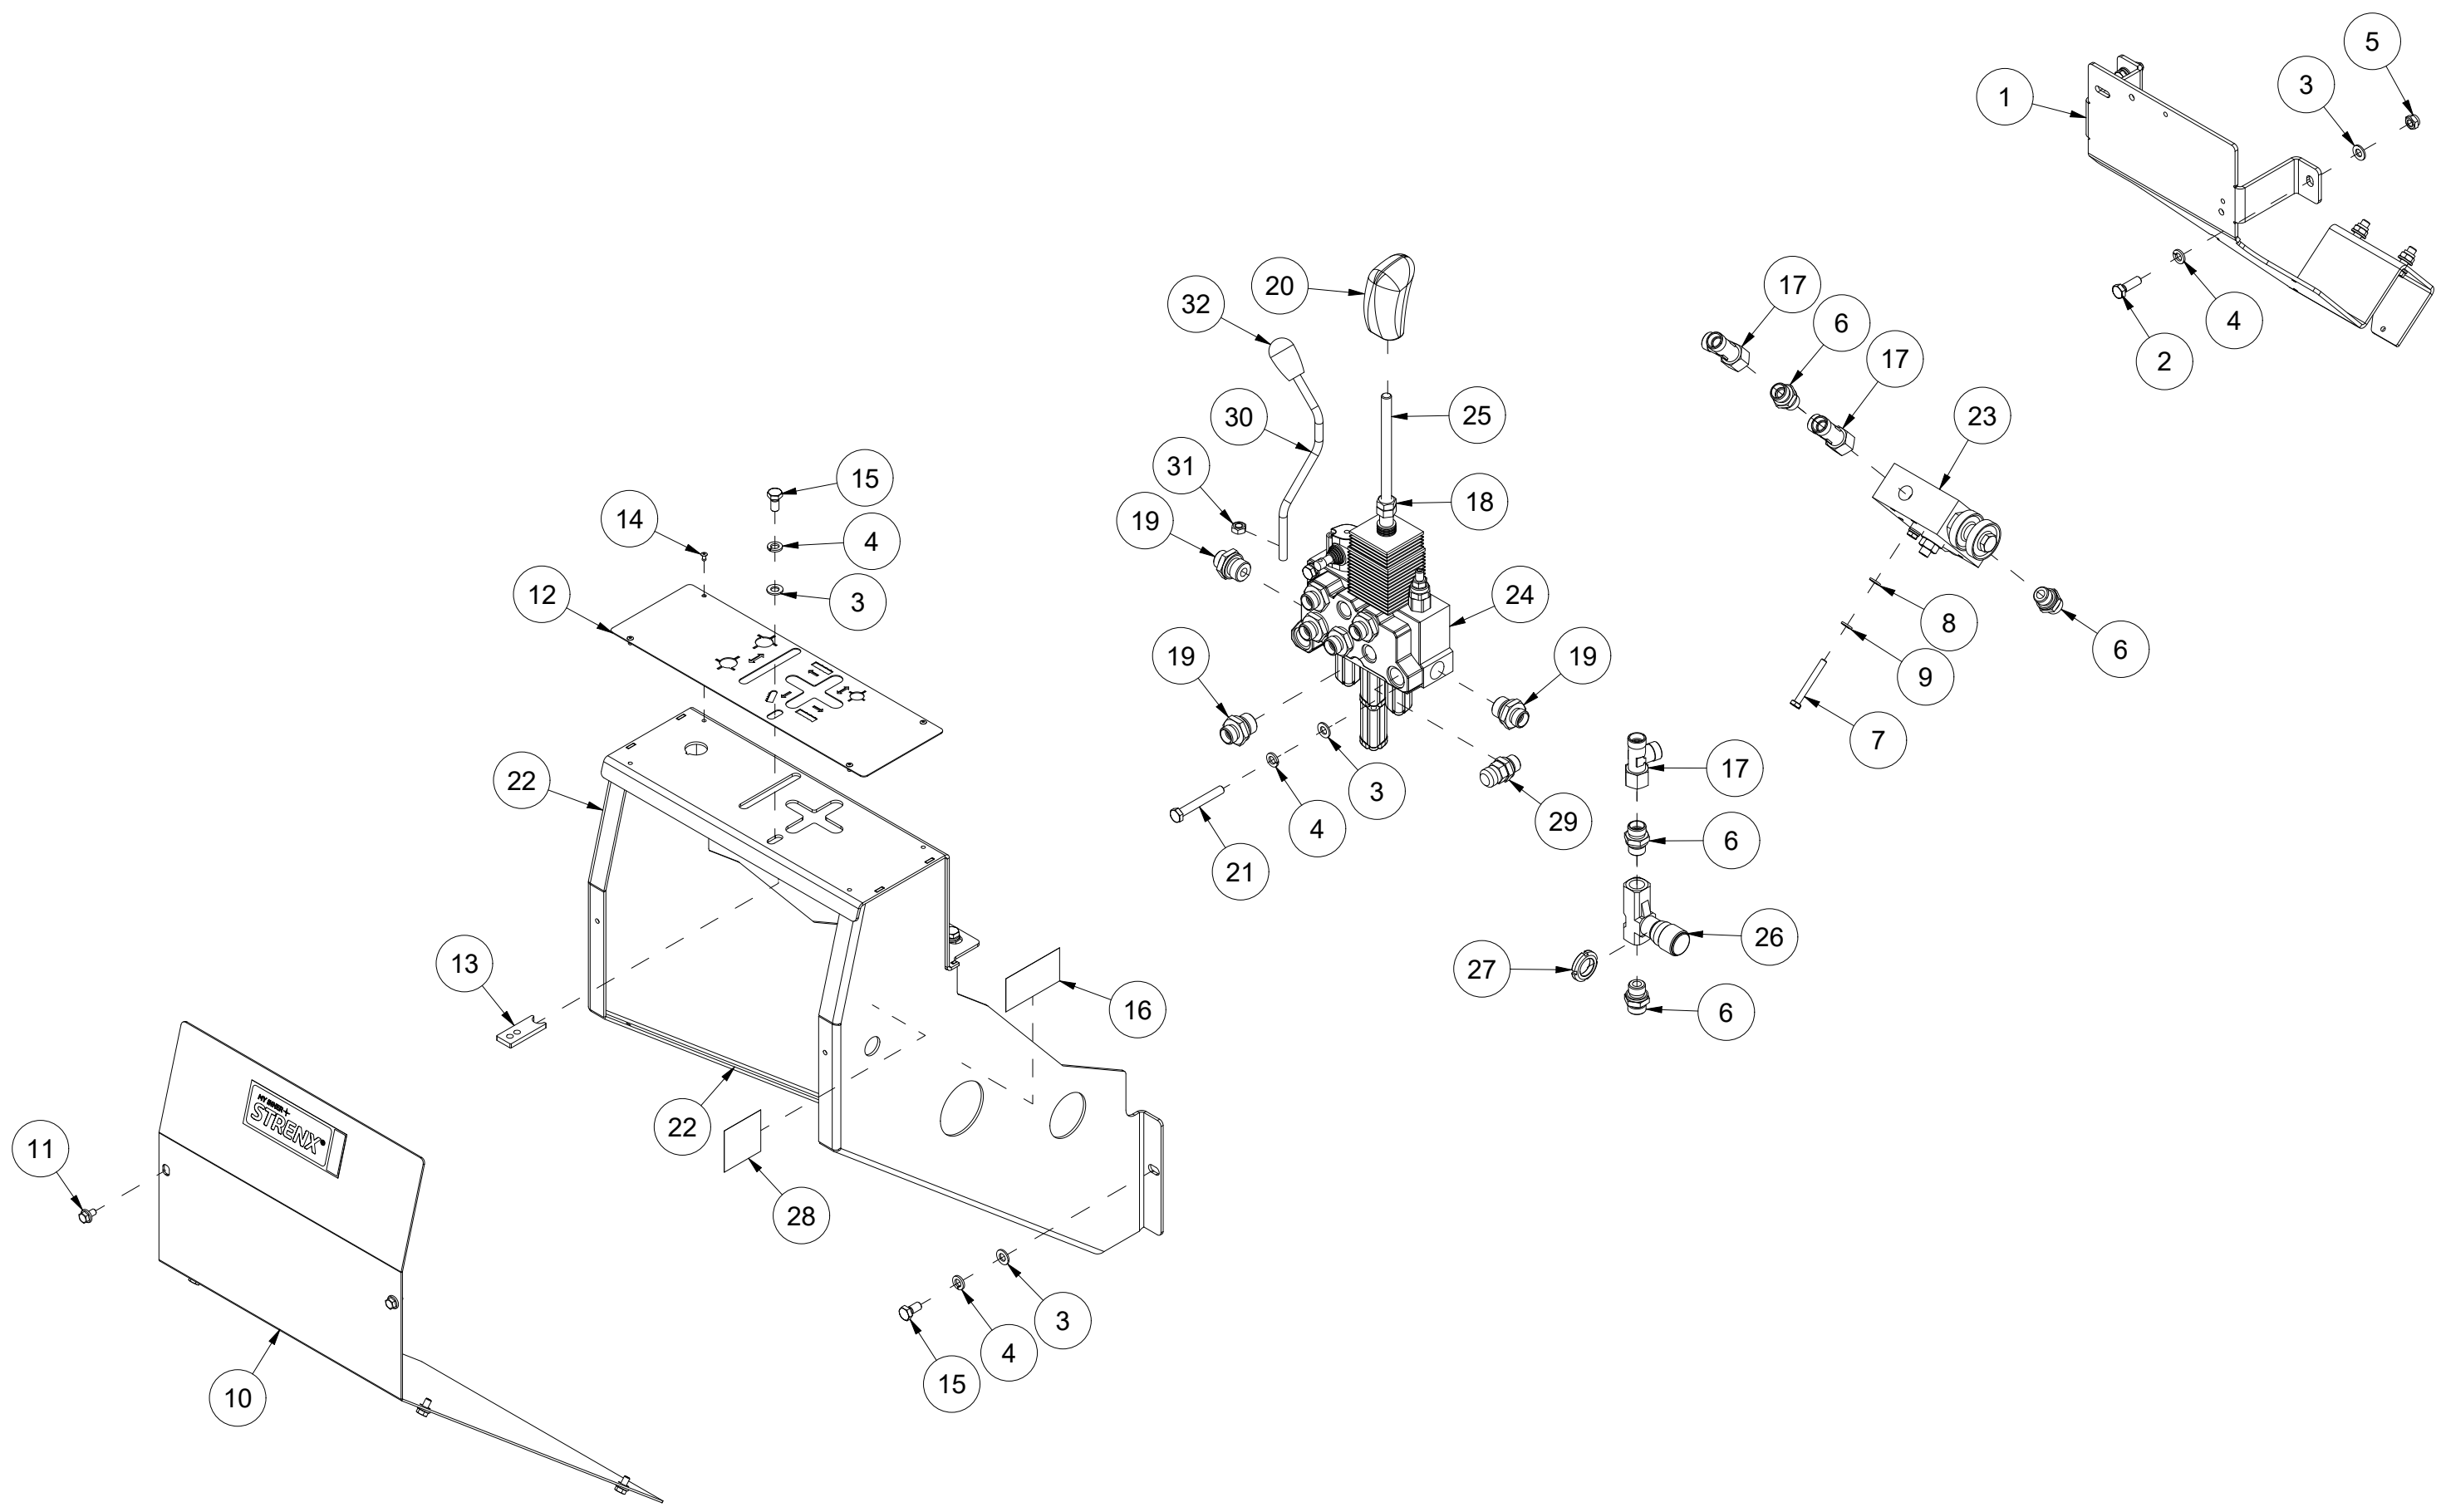

014 Operation console 3 pumps VM370

Pos	Qty	Article no	Designation
1	1	41311146	Bracket
2	4	2422246	Hexagon screw M8x25 EIZn 8.8 DIN 933
3	14	2531047	Washer M8 EIZn DIN 125
4	9	2534047	Spring washer M8 EIZn DIN 127
5	4	2483609	Locking nut M8 EIZn DIN 985
6	5	2957749	Hexagon nipple GEK BSP 3/8" L12 ED
7	2	2422217	Hexagon screw M6x50 EIZn 8.8 DIN 931
8	2	2531039	Washer M6 EIZn DIN 125
9	2	2534039	Spring washer M6 EIZn DIN 127
10	1	41311091	Front cover
11	6	2451196	Hexagon screw with flange M6x10 EIZn 8.8 DIN 6921
12	1	41311216	Symbol plate Vm370X
13	1	41311151	Stop plate
14	4	2511372	Pop rivet
15	5	2422240	Hexagon screw M8x16 EIZn 8.8 DIN 933
16	1	2935036	Adhesive label 75x40 Speed conveyor belt
17	3	2957723	T-Hexagon nipple EVLK 12L
18	1	2481610	Hexagon nut M10 EIZn DIN 934
19	7	2957766	Hexagon nipple GEK BSP 1/2" L12 ED
20	1	2245046	Handle 1066S D10
21	2	2422259	Hexagon screw M8x60 EIZn 8.8 DIN 931
22	1	41311177	Operation panel
23	1	2955271	Valve priority setting FPRF 3/8 G
24	1	2955234	Valve BM40/3 ZB GU/JS D1/JS
25	1	41311006	Valve rod
26	1	2955341	Throttle/non-return valve 3/8
27	1	2485615	Panel nut M20x1
28	1	2935176	Adhesive label Weight adjustment, kg
29	1	2957953	Minimes 3/8 BSP
30	1	41311220	Handle
31	1	2481609	Hexagon nut M8 EIZn DIN 934
32	1	2245048	Handle M8 SR6408